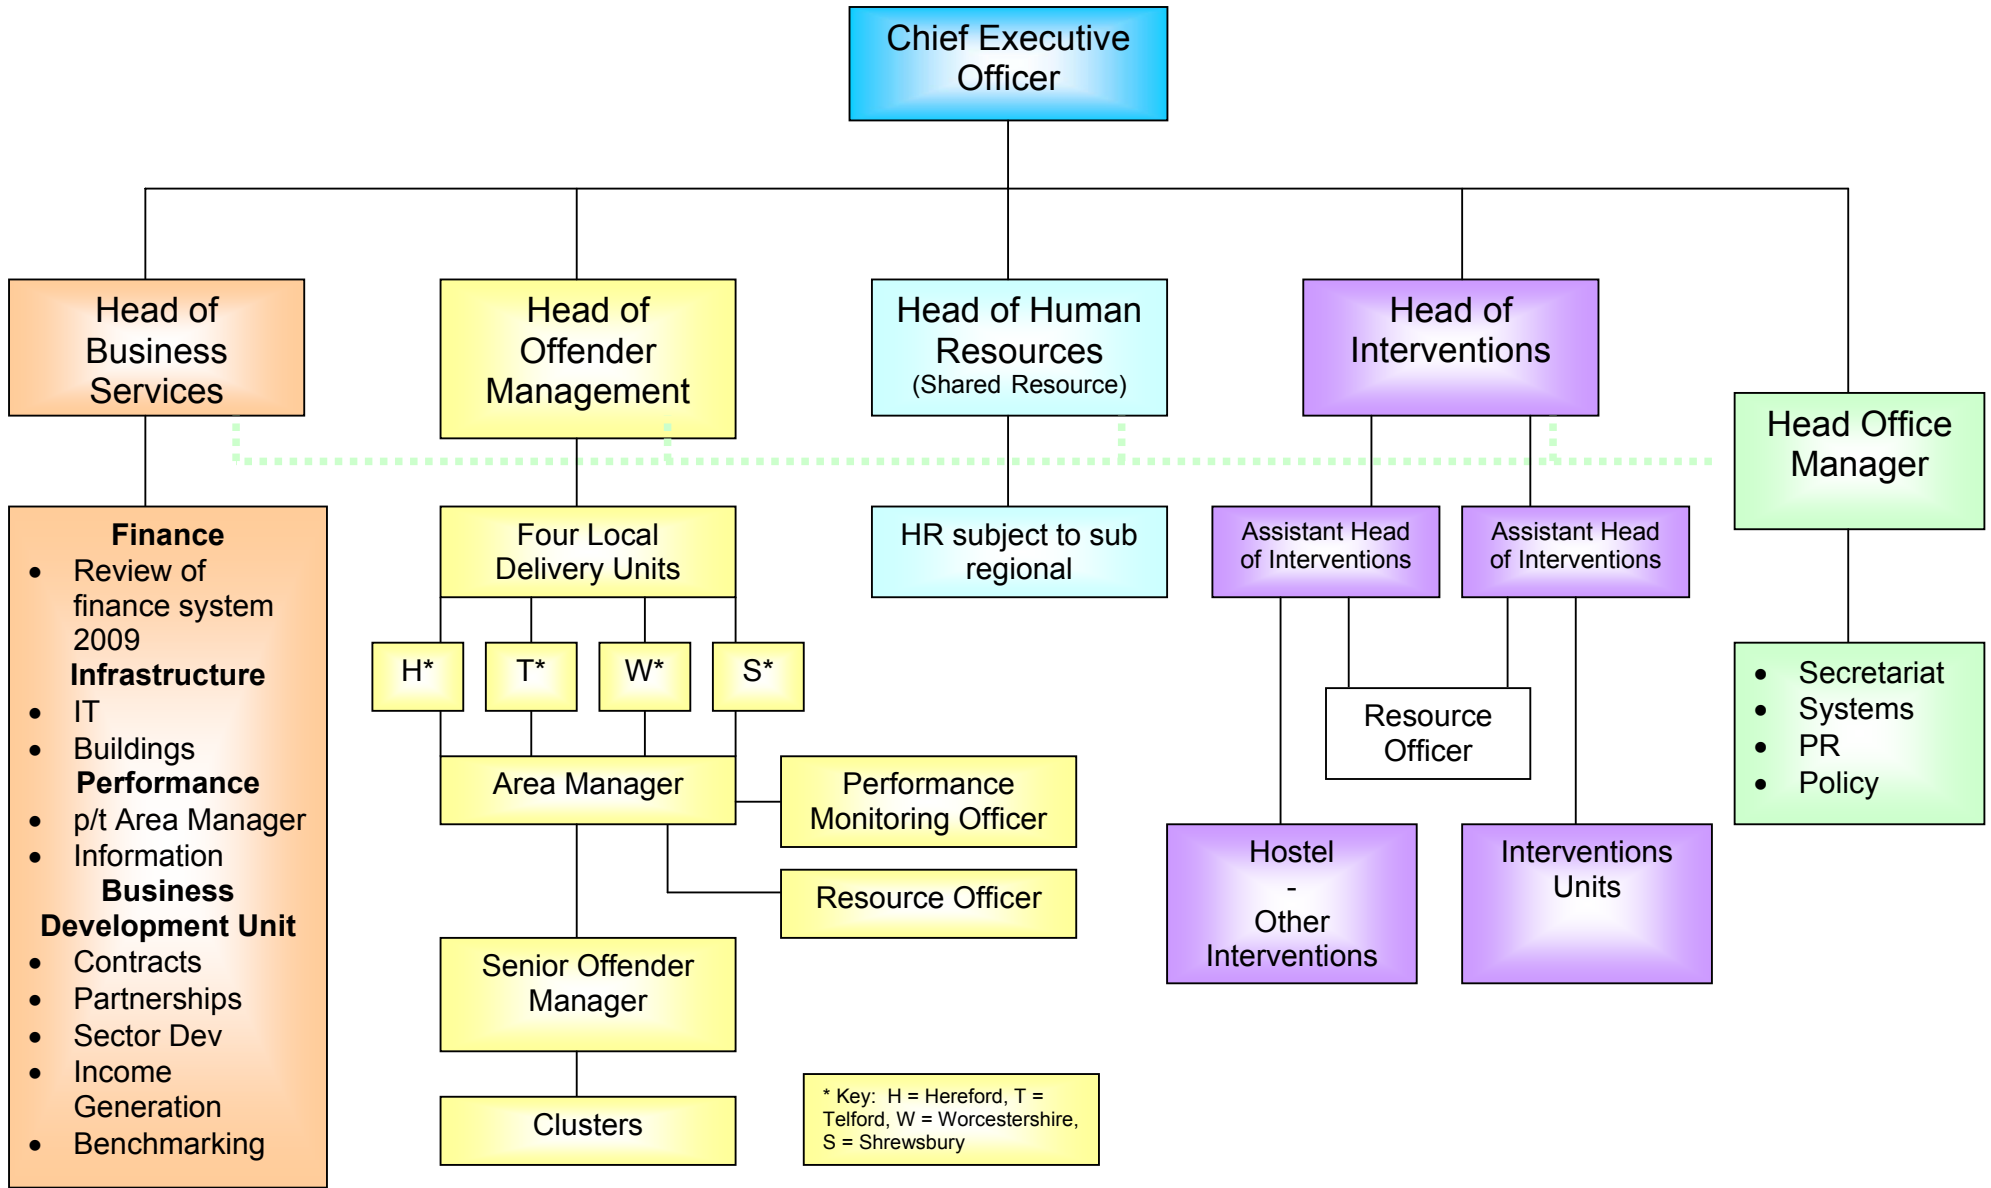

West Mercia Probation Trust Operational Structure under Resource Strategy Implementation

* Key: H = Hereford, T = Telford, W = Worcestershire, S = Shrewsbury